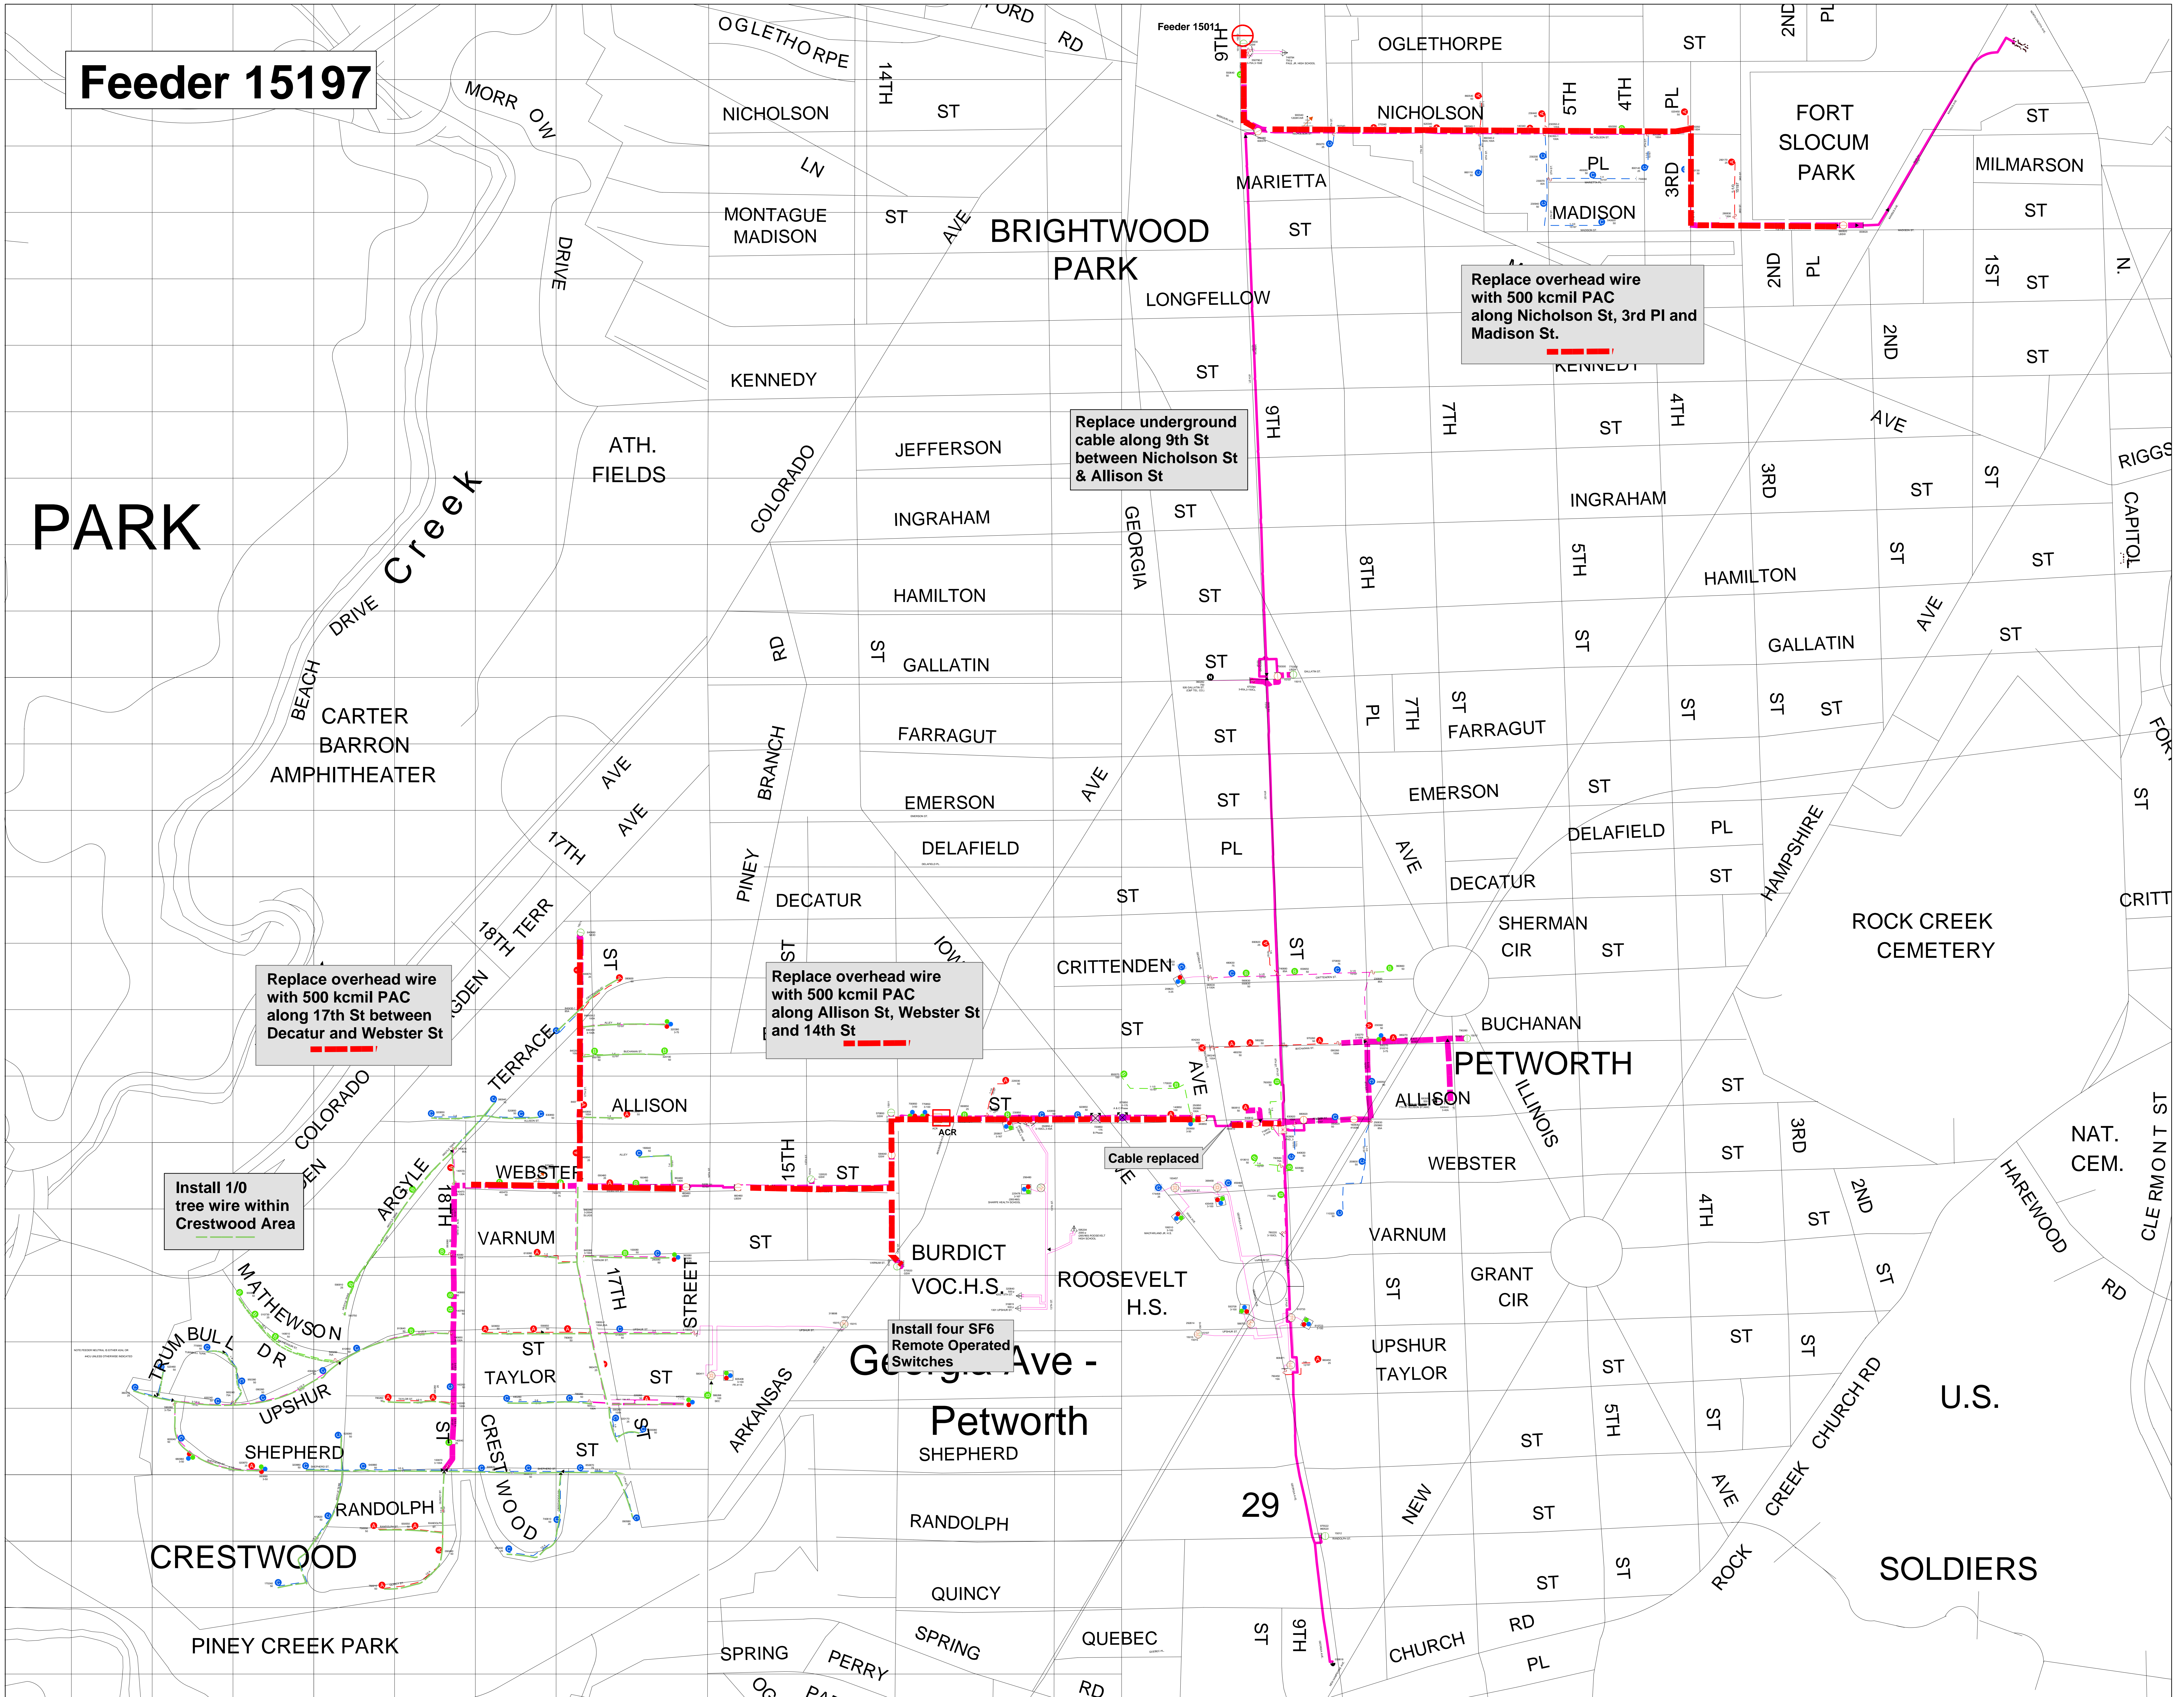

Feeder 15197

Replace overhead wire with 500 kcmil PAC along Nicholson St, 3rd Pl and Madison St.

Replace underground cable along 9th St between Nicholson St & Allison St

Replace overhead wire with 500 kcmil PAC along 17th St between Decatur and Webster St

Replace overhead wire with 500 kcmil PAC along Allison St, Webster St and 14th St

Install 1/0 tree wire within Crestwood Area

Cable replaced

Install four SF6 Remote Operated Switches

PARK

BRIGHTWOOD PARK

PETWORTH

Georgia Ave - Petworth

CRESTWOOD

SOLDIERS

29

U.S.

Beach Drive Creek

Carter Barron Amphitheater

17th St, 18th Terr, 19th St

Emerson St

Delafield St

Decatur St

15th St

16th St

17th St

18th St

19th St